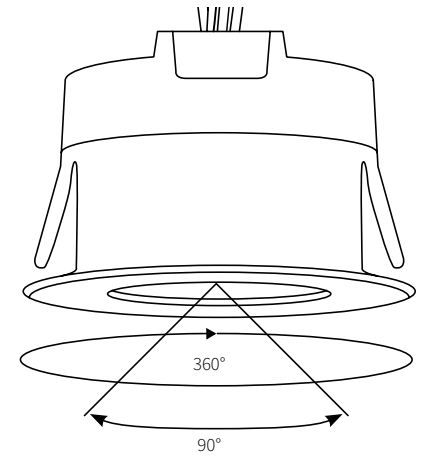

## auro motion sensor

Auro is everything a motion sensor should be: small, fast and almost invisible. When mounted in the ceiling, the innovative flat design makes Auro completely blend in. Only requiring an opening of 1.7", it is very easy to install.

actual size