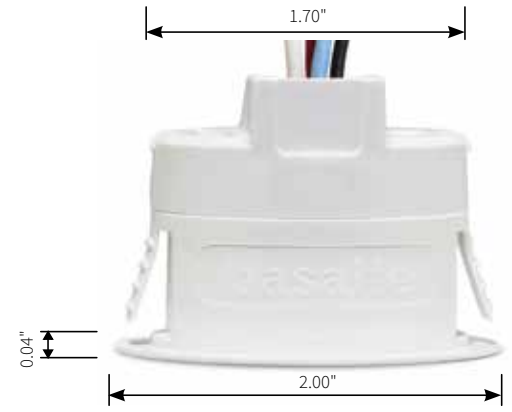

actual size